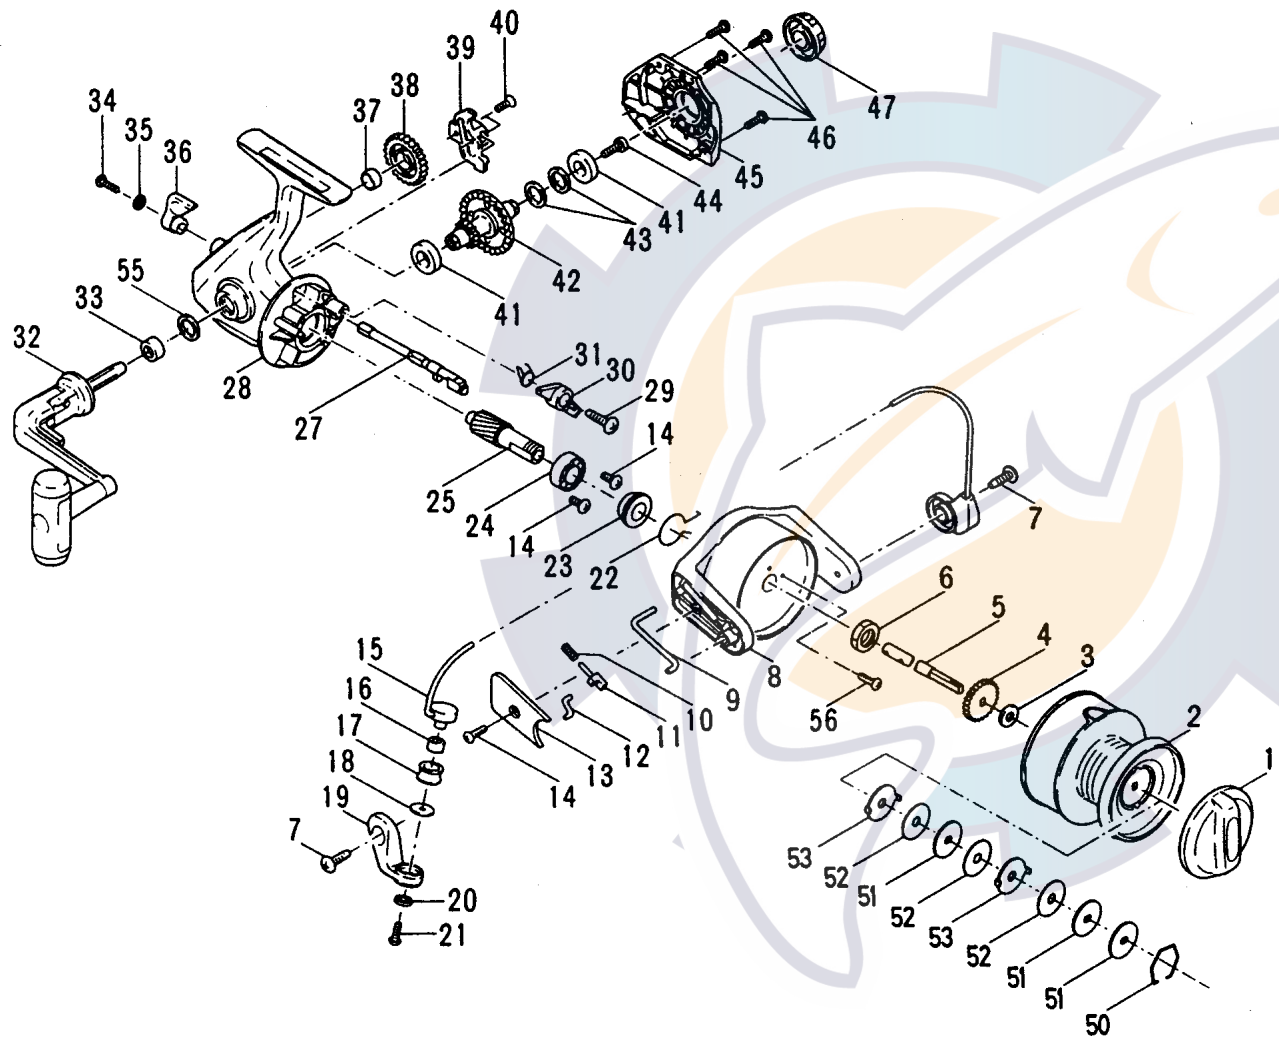

MODEL 3000

PARTS LIST FOR MODEL 3000

KEY NO.	PART NO.	DESCRIPTION
1	052 3000	Drag Knob ASM. w/Spring
2	047 3000	Spool Assembly
3	060 3000	Thrust Washer
4	040B3000	Click Ratchet
5	039 3000	Spool Shaft
6	038 3000	Rotor Nut
7	031A3000	Arm Screw (2)
8	027 3000	Rotor Cup
9	028A3000	Cam Lever
10	034C3000	Pivot Spring
11	034B1000	Pivot Shaft
12	034A3000	Pivot Arm
13	027A3000	Bail Pivot Cover
14	022 875	Screw (3)
15	024 3000	Bail Wire Assembly
16	035A3000	Line Roller Bushing
17	035 3000	Line Roller
18	132 3000	Roller Washer
19	034 3000	Bail Arm
20	022A875	Washer
21	036 1000	Bail Stud Screw
22	230 3000	Silent Dog Spring
23	019A3000	Pinion Spacer
24	020 3000	Ball Bearing
25	019 3000	Pinion Gear
27	006A3000	Eccentric Shaft
28	001 3000	Housing
29	003 3000	Dog Mounting Screw
30	004 3000	Anti-Reverse Dog
31	004A3000	Dog Spring
32	015 3000	Handle Assembly
33	015A3000	Handle Spacer
34	006F3000	Ecc. Lever Mtg. Screw
35	006G3000	Thrust Washer
36	006E3000	Eccentric Lever
37	231A3000	Crosswind Gear Bushing
38	231 3000	Crosswind Gear
39	043 3000	Crosswind Gear Block
40	044 1500	Screw
41	002A2000	Cover & HSG Bushing (2)
42	008 3000	Main Gear
43	008A3000	Main Gear Shim
44	009A3000	Standard Drive Screw
45	045 3000	Housing Cover
46	046 1000	Cover Screw (4)
47	233 3000	Bearing Cover
**48	048 2000	Spool Click Tongue
**49	022 1000	Click Tongue Screw
50	051 3000	Drag Retaining Ring
51	057 3000	Keyed Drag Washer (3)
52	006 3000	Teflon Drag Washer (3)
53	058 3000	Ear Drag Washer (2)
**54	040C4000	Washer
55	017 4000	Handle Washer
56	305 875	Rotor Nut Locking Screw

**Not Shown